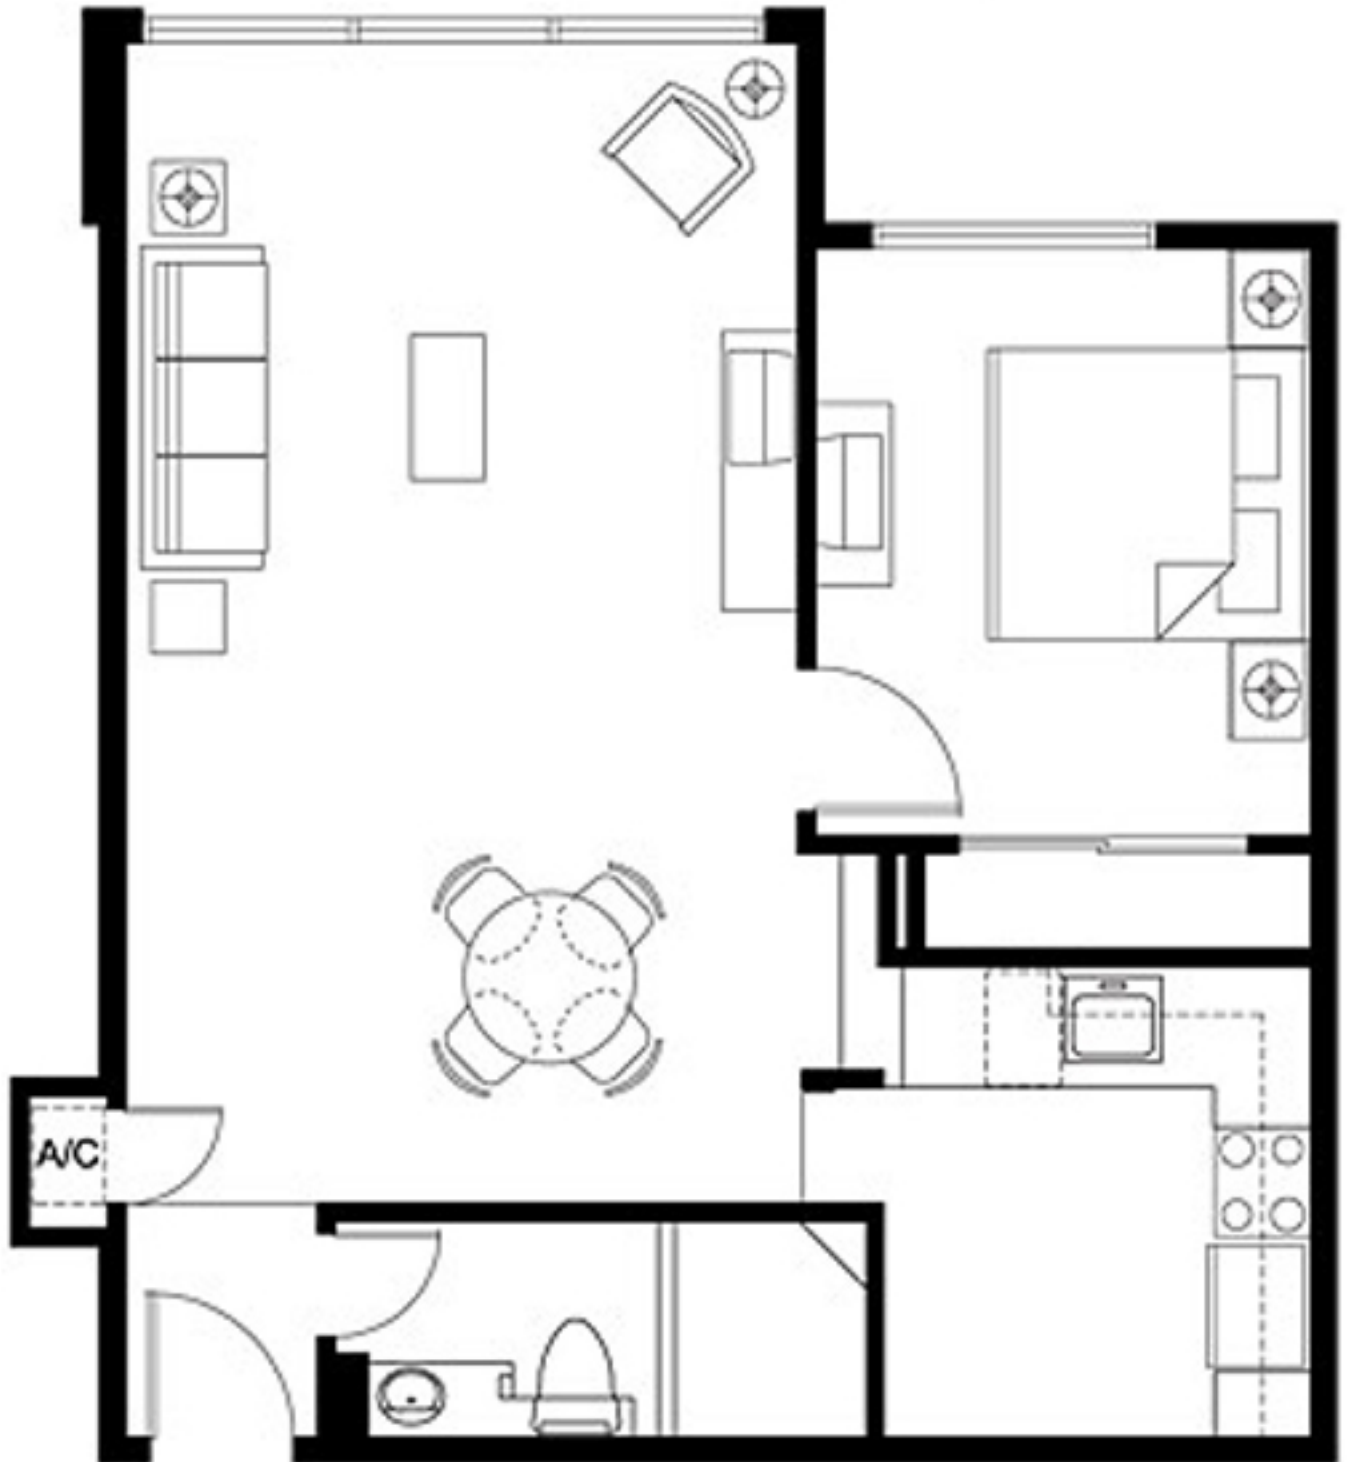

THE
**CARRIAGE
HOUSE**

One-Bedroom Master Interior (690 square feet)