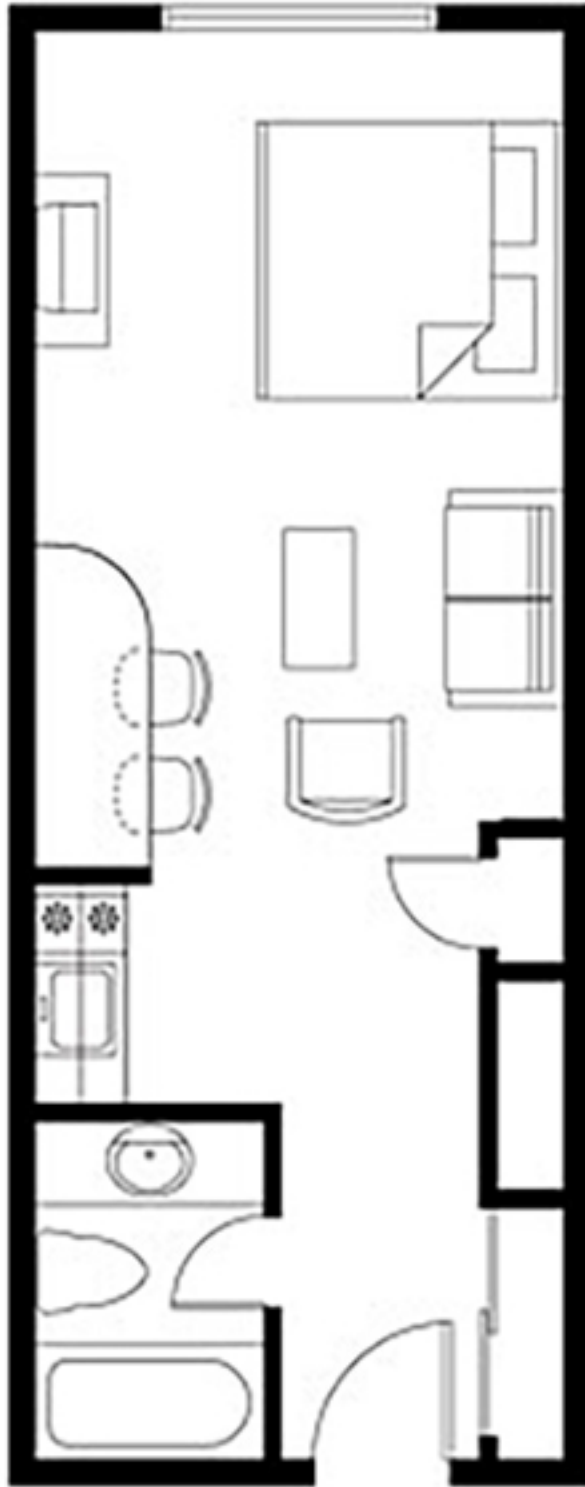

THE
**CARRIAGE
HOUSE**

Studio - King with Sofa Bed (340 square feet)