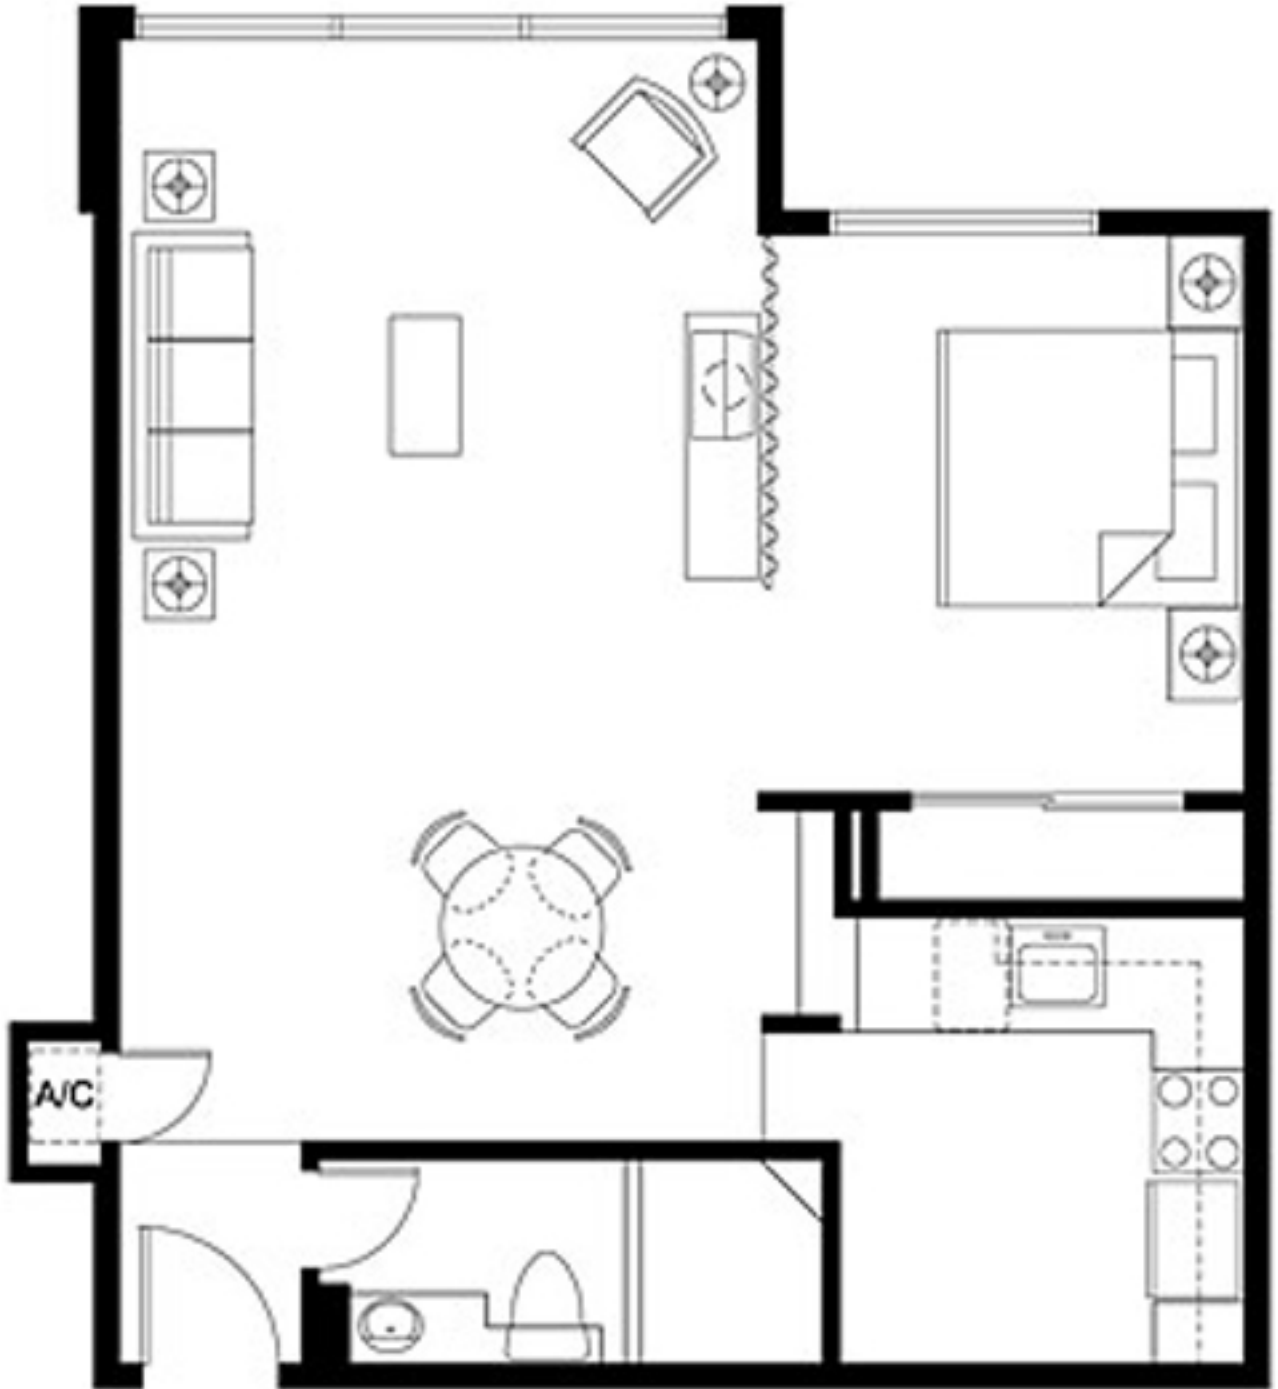

THE
**CARRIAGE
HOUSE**

One-Bedroom - Jr Suite (600 square feet)