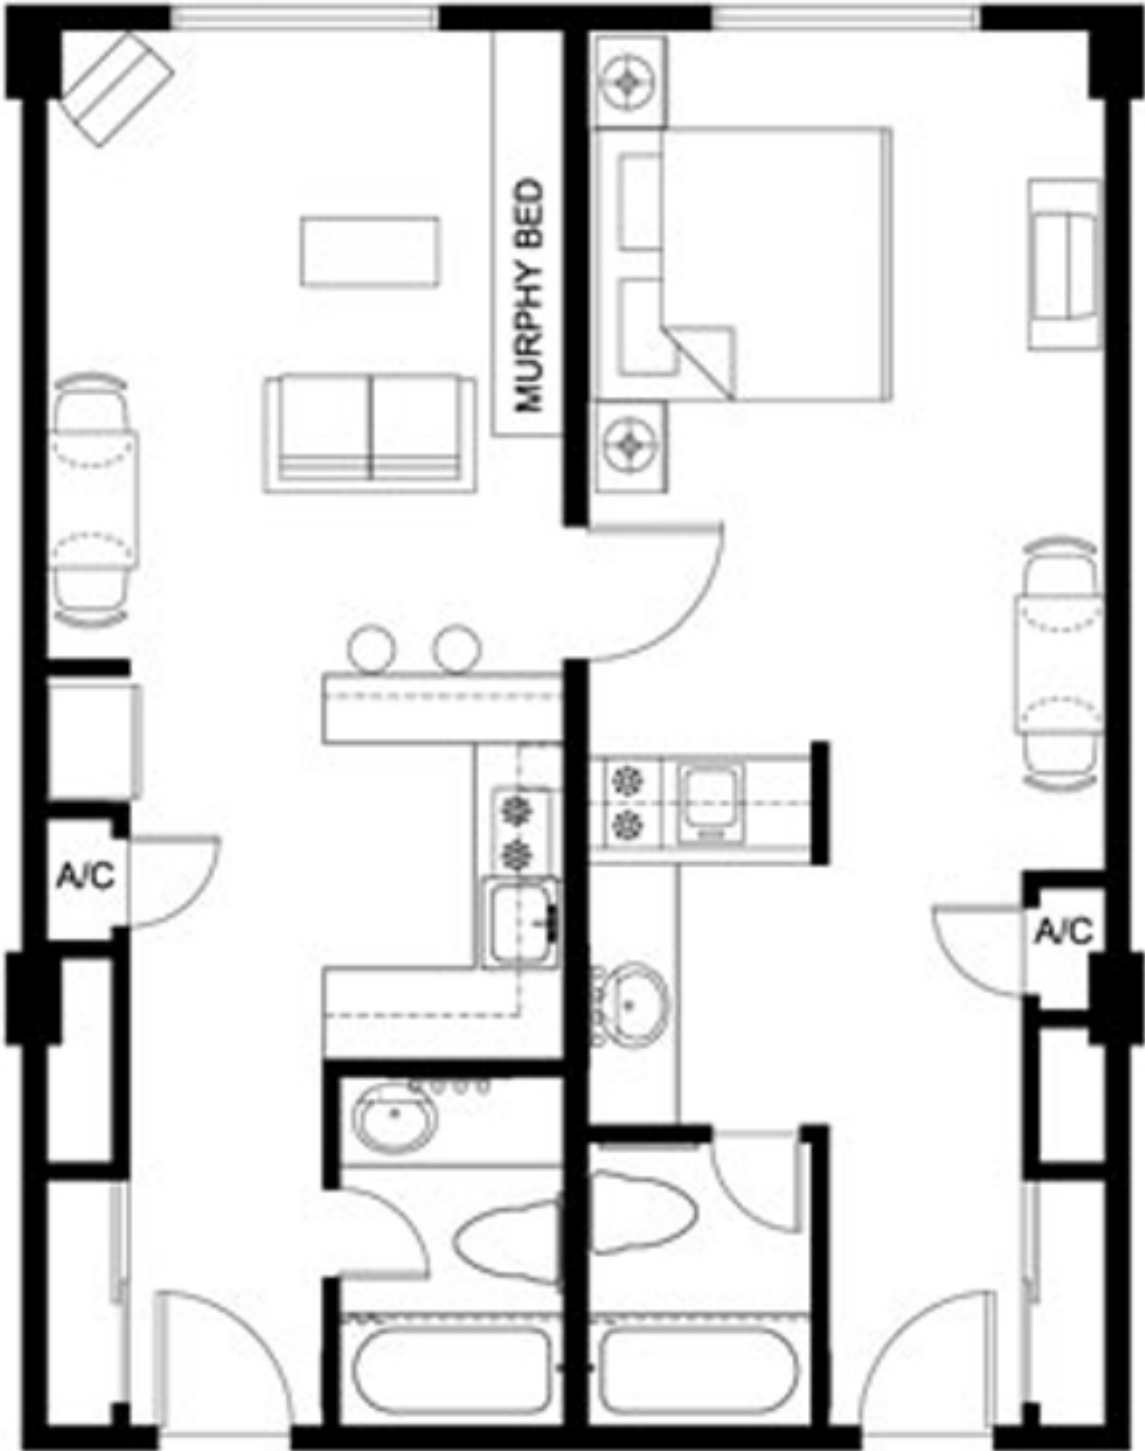

THE  
**CARRIAGE  
HOUSE**

One-Bedroom Master Lockout (680 square feet)